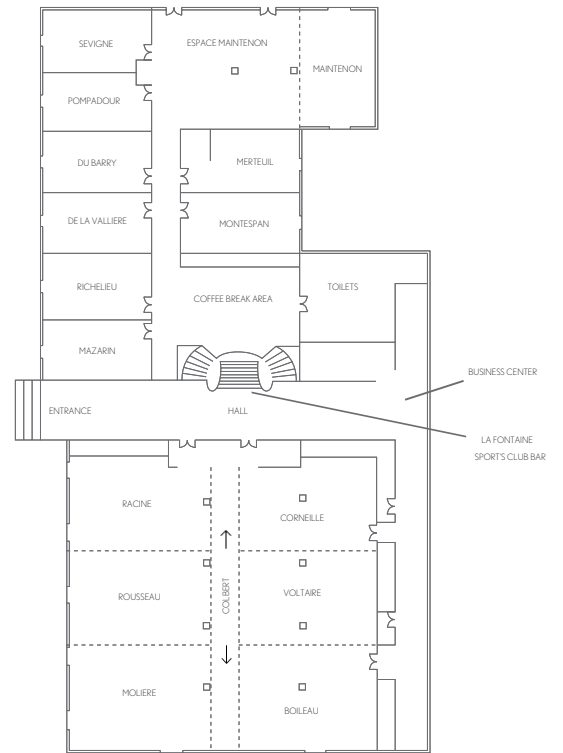

#### RECEPTION & MEETING ROOMS

- 19 meeting rooms accommodate prestigious events for up to 400 guests: gala dinners, fashion shows, cocktail receptions, product launches, business meetings and seminars.
- Salon Clemenceau with its extensive terrace overlooking the gardens of the hotel.
- Business Centre available in Palace building.

#### THE GUERLAIN SPA

- A 2 800 sqm oasis dedicated to beauty, well-being and fitness.
- 14 treatment rooms.
- 200 sqm indoor heated swimming pool with solarium, hammam and sauna.
- 24-hour fitness room.

# FLOOR PLANS

ROOMS	SURFACE (sqm)	DIMENSION (m)	CEILING HEIGHT (m)	THEATRE	CLASSROOM	U-SHAPE	BOARDROOM	COCKTAIL	BANQUET	CABARET
Clemenceau	224	18.8 x 11.9	5.6	220	160	50	-	250	200	120
Gordon Ramsay au Trianon	105	17 x 6	5.3	-	-	-	-	-	70	-
Salon Gordon Ramsay	92	11.5 x 8	6	-	-	-	-	-	60	-
Le Nôtre	93	12.2 x 7.6	2.6	65	40	25	30	-	-	-
Colbert	424	22.6 x 18.8	3.2	280	230	-	-	400	250	180
Molière / Rousseau / Racine	182	22.6 x 8	3.2	180	120	50	-	200	120	90
Molière	61	8 x 7.6	3.2	50	30	20	-	50	30	30
Rousseau	55	8 x 6.9	3.2	30	20	20	-	50	30	30
Racine	47	8 x 5.9	3.2	30	20	20	-	50	30	30
Boileau / Voltaire / Corneille	208	22.6 x 9.2	3.2	-	40	-	40	150	100	90
Boileau	70	9.2 x 7.6	3.2	30	-	-	20	40	20	25
Voltaire	63	9.2 x 6.9	3.2	30	-	-	20	40	20	25
Corneille	53	9.2 x 5.9	3.2	30	-	-	20	40	20	25
Pompadour / Sévigné	69	7.2 x 9.5	2.6	-	-	-	20	-	-	-
Pompadour	34	7.2 x 4.8	2.6	-	-	-	12	-	-	-
Sévigné	34	7.2 x 4.8	2.6	-	-	-	12	-	-	-
Richelieu / Mazarin	69	7.2 x 9.5	2.6	-	-	-	20	-	-	-
Richelieu	34	7.2 x 4.8	2.6	-	-	-	12	-	-	-
Mazarin	34	7.2 x 4.8	2.6	-	-	-	12	-	-	-
De la Vallière	34	7.2 x 4.8	2.6	-	-	-	12	-	-	-
Du Barry	34	7.2 x 4.8	2.6	-	-	-	12	-	-	-
Montespan	34	7.2 x 4.8	2.6	-	-	-	12	-	-	-
Merteuil	34	7.2 x 4.6	2.6	-	-	-	12	-	-	-
Maintenon	34	7.2 x 4.8	2.6	-	-	-	12	-	-	-
La Fontaine	270	19.2 x 19.7	2.6	70	-	25	30	200	120	-
Sport's Club Bar	85	9.8 x 8.6	2.2	-	-	-	-	50	-	-