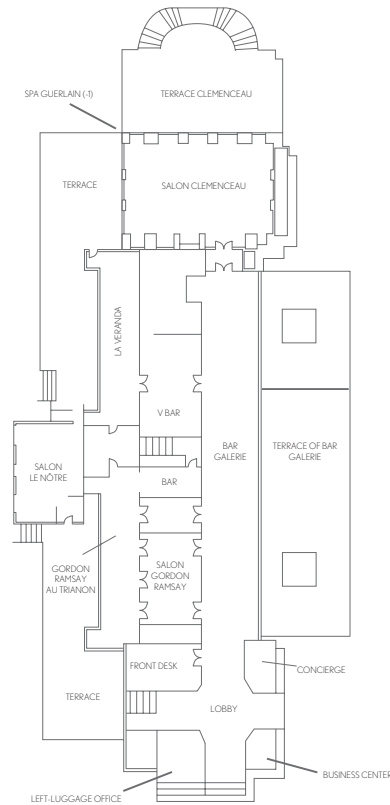

#### RECEPTION & MEETING ROOMS

- 19 meeting rooms accommodate prestigious events for up to 400 guests: gala dinners, fashion shows, cocktail receptions, product launches, business meetings and seminars.
- Salon Clemenceau with its extensive terrace overlooking the gardens of the hotel.
- Business Centre available in Palace building.

#### THE GUERLAIN SPA

- A 2 800 sqm oasis dedicated to beauty, well-being and fitness.
- 14 treatment rooms.
- 200 sqm indoor heated swimming pool with solarium, hammam and sauna.
- 24-hour fitness room.

# FLOOR PLANS

ROOMS	SURFACE (sqm)	DIMENSION (m)	CEILING HEIGHT (m)	THEATRE	CLASSROOM	U-SHAPE	BOARDROOM	COCKTAIL	BANQUET	CABARET
Clemenceau	224	18.8 x 11.9	5.6	220	160	50	-	250	200	120
Gordon Ramsay au Trianon	105	17 x 6	5.3	-	-	-	-	-	70	-
Salon Gordon Ramsay	92	11.5 x 8	6	-	-	-	-	-	60	-
Le Nôtre	93	12.2 x 7.6	2.6	65	40	25	30	-	-	-
Colbert	424	22.6 x 18.8	3.2	280	230	-	-	400	250	180
Molière / Rousseau / Racine	182	22.6 x 8	3.2	180	120	50	-	200	120	90
Molière	61	8 x 7.6	3.2	50	30	20	-	50	30	30
Rousseau	55	8 x 6.9	3.2	30	20	20	-	50	30	30
Racine	47	8 x 5.9	3.2	30	20	20	-	50	30	30
Boileau / Voltaire / Corneille	208	22.6 x 9.2	3.2	-	40	-	40	150	100	90
Boileau	70	9.2 x 7.6	3.2	30	-	-	20	40	20	25
Voltaire	63	9.2 x 6.9	3.2	30	-	-	20	40	20	25
Corneille	53	9.2 x 5.9	3.2	30	-	-	20	40	20	25
Pompadour / Sévigné	69	7.2 x 9.5	2.6	-	-	-	20	-	-	-
Pompadour	34	7.2 x 4.8	2.6	-	-	-	12	-	-	-
Sévigné	34	7.2 x 4.8	2.6	-	-	-	12	-	-	-
Richelieu / Mazarin	69	7.2 x 9.5	2.6	-	-	-	20	-	-	-
Richelieu	34	7.2 x 4.8	2.6	-	-	-	12	-	-	-
Mazarin	34	7.2 x 4.8	2.6	-	-	-	12	-	-	-
De la Vallière	34	7.2 x 4.8	2.6	-	-	-	12	-	-	-
Du Barry	34	7.2 x 4.8	2.6	-	-	-	12	-	-	-
Montespan	34	7.2 x 4.8	2.6	-	-	-	12	-	-	-
Merteuil	34	7.2 x 4.6	2.6	-	-	-	12	-	-	-
Maintenon	34	7.2 x 4.8	2.6	-	-	-	12	-	-	-
La Fontaine	270	19.2 x 19.7	2.6	70	-	25	30	200	120	-
Sport's Club Bar	85	9.8 x 8.6	2.2	-	-	-	-	50	-	-